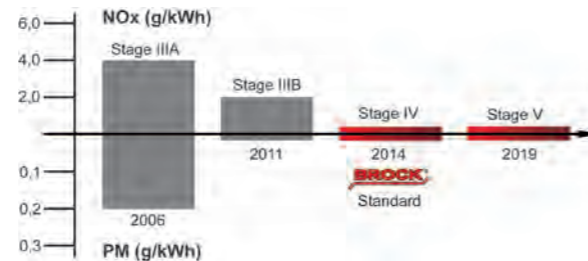

Large sweepers from BROCK Kehrtechnik GmbH are innovative sweeper units made in Germany paired with the customers' favourite chassis types. **Efficient, modern drive concepts form the interface between the chassis and sweeper body.** The sweeper unit can be driven, for example, by an additional superstructure engine according to country-specific exhaust emission standards or a hydrostatic drive that allows the machine to run at an optimum sweeping speed.

The sweeping units are just as freely selectable as the type of drive. Adapted to their future areas of application, the robustly designed sweeping unit types can be freely selected and assembled from the BROCK modular system. Whether double plate broom on one side or single plate broom on both sides? The modular principle offers a multitude of possibilities.

In addition, BROCK sweepers can be equipped with many well thought-out accessories. In this way, the possible applications of every sweeper are increased and specialized. Additional equipment such as the leaf suction device is particularly suitable for municipalities and can be used in many different ways. Special surface suction systems achieve the best cleaning results on construction sites or airports.

TRENDSETTING