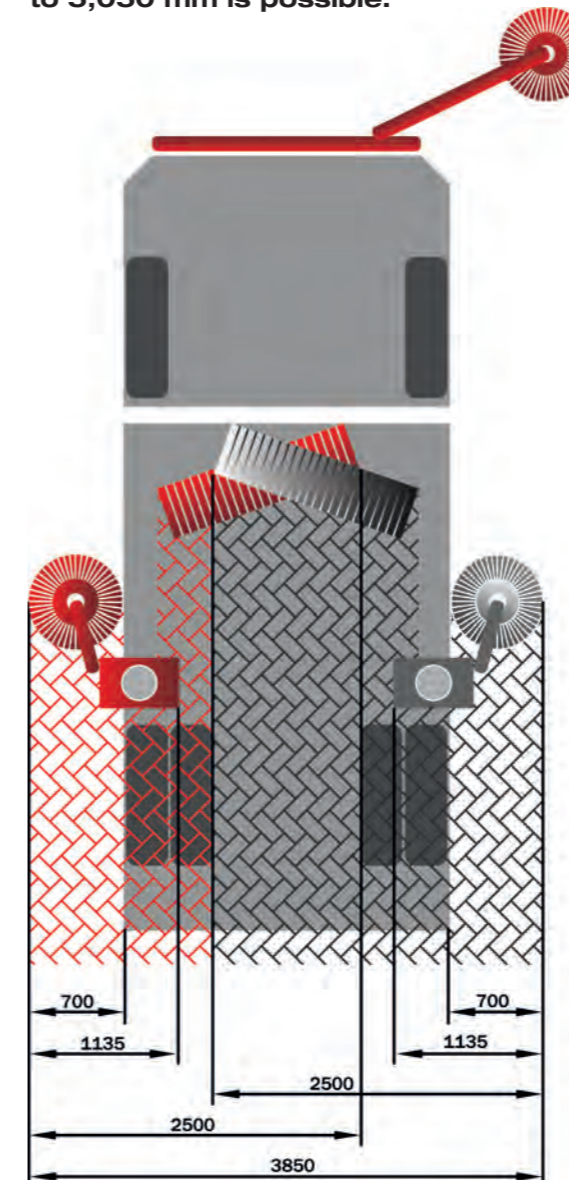

SWEeper UNIT

Auxiliary engine	•
PTO	•
Hydrostat (only with a manual gearbox)	•

CHASSIS

Automatic	•
Manual	•

SWEEPING WIDTHS

Depending on the additional equipment, a sweeping or washing width of 2,500 mm to 5,050 mm is possible.