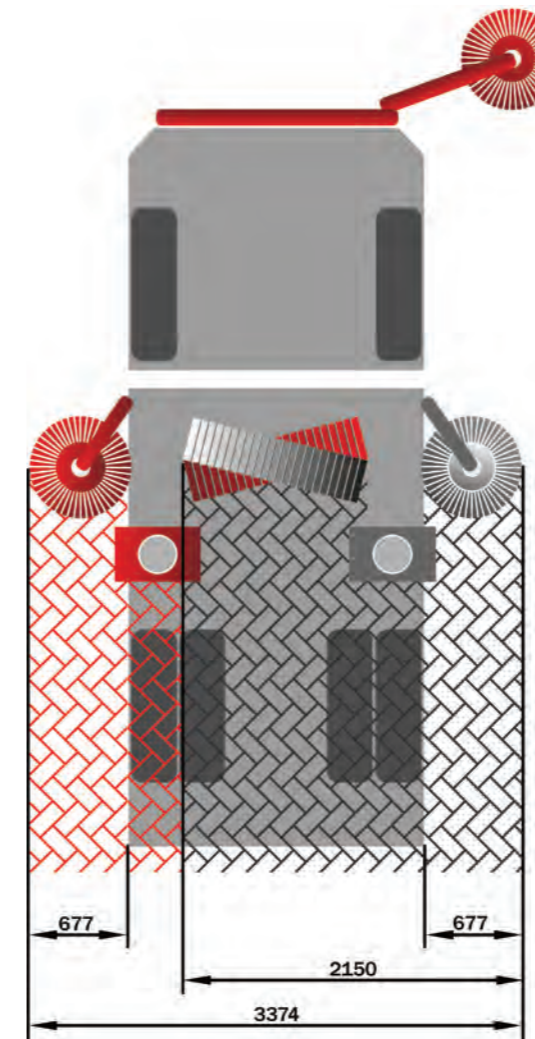

CHASSIS

Automatic	•
Manual	•
Plug-In Hybrid	•

HIGH TIPPING

The special high tipping technology allows raising the debris hopper to 1.50 m and emptying it in a provided container.

SUMMER AND WINTER SERVICE

Depending on the additional equipment, a sweeping or washing width of 2,200 mm to 3,550 mm is possible.

Standard configurations are marked in grey.

Your sweeper as individual as you are - that is our strength. We find the perfect solution for your cleaning work. With a multitude of possibilities and variations, your machine becomes the ultimate cleaning professional. Please contact us or write to us: sales@brock-kehrtechnik.de